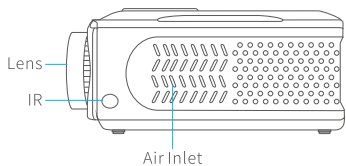

HD Cable

Power Cable

NOTICE

Recommended

NOT Recommended

FUNCTION OVERVIEW

QUICK START

Plug the power cord into an outlet.

Take off the lens cover.

Press the power button to turn on the projector.

Select the correct input source to project your device.

Connect your device to the projector correctly.

Adjust the kickstand accordingly.

The recommended projection screen is around 85 inches with a projection distance of around 9.84ft. Ambient darkness will improve the clarity of the projected images.

SPECIFICATION

Display Technology	LCD	Light Source	LED
Resolution	Native 1920 x 1080	Input Signal	576i/720P/1080i/1080P
Installation Type	Front/Rear/Ceiling	Aspect Ratio	4:3/16:9/Auto
Focus	Manual	Keystone	±15°
Speaker	3W/4ohm	Power Supply	AC 100-240V, 50/60Hz
Unit Dimension	320 x 260 x 120mm (12.6 x 10.2 x 4.7in)	Unit Net Weight	2.56kg(5.6lb)
Photo Format Supported	BMP/JPG/JPEG/PNG/TIF/GIF	Audio Format Supported	MP3/WMA/M4A/AAC/WAV
Video Format Supported	AVI/MP4/DIV/MOV/MKV/ WSF/ASF/FLV/WMV/ASM/ 3GP/3G2/WMV/H264	Ports	YPbPr x 1/U2.0 Port x 2/VGA Port x 1/ AV In x 1/Audio out x 1/HD In x 2
Mounting Screws	M4 Metric	Number of Screws	4