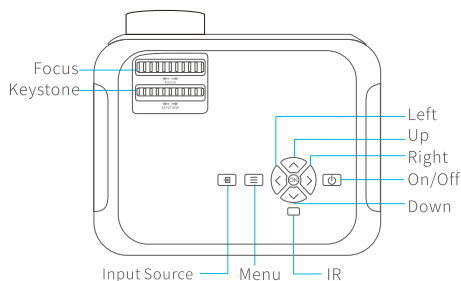

FUNCTION OVERVIEW