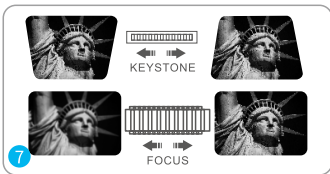

Take off the lens cover.

Press the power button to turn on the projector.

Select the correct input source to project your device.

Connect your device to the projector correctly.

Adjust the kickstand accordingly.

Adjust the keystone and focus ring to get the best image performance.

Press the power button twice to turn off the projector.

INPUT SOURCE

Press  button on the projector or remote to enter the interface of Input Source.