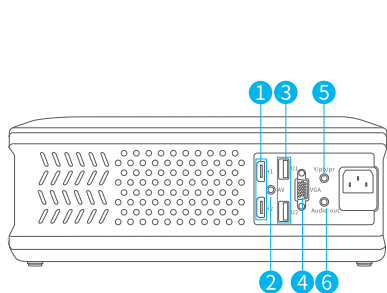

Adjust the keystone and focus ring to get the best image performance.

Press the power button twice to turn off the projector.

INPUT SOURCE

Press  button on the projector or remote to enter the interface of Input Source.

A.VGA Connection

Input Source
AV
YPbPr
H1
H2
VGA
U1
U2

B.USB Connection

Input Source
AV
YPbPr
H1
H2
VGA
U1
U2

C.HD Connection

Input Source
AV
YPbPr
H1
H2
VGA
U1
U2

PROJECTOR CONNECTION

PROJECTION DISTANCE&SIZE

The recommended projection screen is around 85 inches with a projection distance of around 9.84ft. Ambient darkness will improve the clarity of the projected images.

SPECIFICATION

Display Technology	LCD	Light Source	LED
Resolution	Native 1920 x 1080	Input Signal	576i/720P/1080i/1080P
Installation Type	Front/Rear/Ceiling	Aspect Ratio	4:3/16:9/Auto
Focus	Manual	Keystone	±15°
Speaker	3W/4ohm	Power Supply	AC 100-240V, 50/60Hz
Unit Dimension	320 x 260 x 120mm (12.6 x 10.2 x 4.7in)	Unit Net Weight	2.56kg(5.6lb)
Photo Format Supported	BMP/JPG/JPEG/PNG/TIF/GIF	Audio Format Supported	MP3/WMA/M4A/AAC/WAV
Video Format Supported	AVI/MP4/DIV/MOV/MKV/ WSF/ASF/FLV/WMV/ASM/ 3GP/3G2/WMV/H264	Ports	YPbPr x 1/U2.0 Port x 2/VGA Port x 1/ AV In x 1/Audio out x 1/HD In x 2
Mounting Screws	M4 Metric	Number of Screws	4