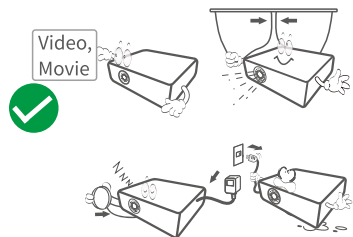

HD Cable

Power Cable

NOTICE

Recommended

NOT Recommended

FUNCTION OVERVIEW

QUICK START

Plug the power cord into an outlet.

Take off the lens cover.

Press the power button to turn on the projector.

Select the correct input source to project your device.

Connect your device to the projector correctly.

Adjust the kickstand accordingly.

Adjust the keystone and focus ring to get the best image performance.

Press the power button twice to turn off the projector.

INPUT SOURCE

Press  button on the projector or remote to enter the interface of Input Source.

The recommended projection screen is around 85 inches with a projection distance of around 9.84ft. Ambient darkness will improve the clarity of the projected images.

SPECIFICATION

Display Technology	LCD	Light Source	LED
Resolution	Native 1920 x 1080	Input Signal	576i/720P/1080i/1080P
Installation Type	Front/Rear/Ceiling	Aspect Ratio	4:3/16:9/Auto
Focus	Manual	Keystone	±15°
Speaker	3W/4ohm	Power Supply	AC 100-240V, 50/60Hz
Unit Dimension	320 x 260 x 120mm (12.6 x 10.2 x 4.7in)	Unit Net Weight	2.56kg(5.6lb)
Photo Format Supported	BMP/JPG/JPEG/PNG/TIF/GIF	Audio Format Supported	MP3/WMA/M4A/AAC/WAV
Video Format Supported	AVI/MP4/DIV/MOV/MKV/ WSF/ASF/FLV/WMV/ASM/ 3GP/3G2/WMV/H264	Ports	YPbPr x 1/U2.0 Port x 2/VGA Port x 1/ AV In x 1/Audio out x 1/HD In x 2
Mounting Screws	M4 Metric	Number of Screws	4