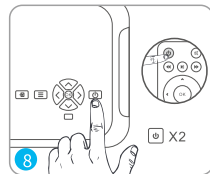

Take off the lens cover.

Press the power button to turn on the projector.

Select the correct input source to project your device.

Connect your device to the projector correctly.

Adjust the kickstand accordingly.

Adjust the keystone and focus ring to get the best image performance.

Press the power button twice to turn off the projector.

INPUT SOURCE

Press  button on the projector or remote to enter the interface of Input Source.