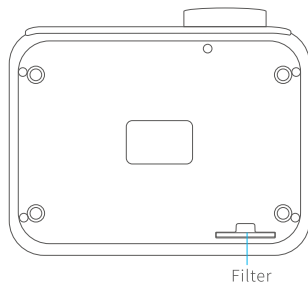

FUNCTION OVERVIEW