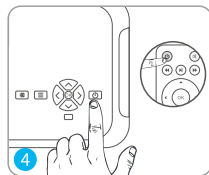

Take off the lens cover.

Press the power button to turn on the projector.

Select the correct input source to project your device.

Connect your device to the projector correctly.

Adjust the kickstand accordingly.