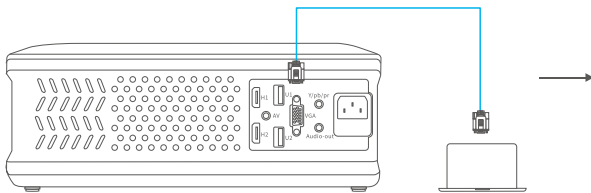

Take off the lens cover.

Press the power button to turn on the projector.

Select the correct input source to project your device.

Connect your device to the projector correctly.

Adjust the kickstand accordingly.

Adjust the keystone and focus ring to get the best image performance.

Press the power button twice to turn off the projector.

INPUT SOURCE

Press  button on the projector or remote to enter the interface of Input Source.

A.VGA Connection

Input Source
AV
YPbPr
H1
H2
VGA
U1
U2

B.USB Connection

Input Source
AV
YPbPr
H1
H2
VGA
U1
U2

C.HD Connection

Input Source
AV
YPbPr
H1
H2
VGA
U1
U2

PROJECTOR CONNECTION

PROJECTION DISTANCE&SIZE

The recommended projection screen is around 85 inches with a projection distance of around 9.84ft. Ambient darkness will improve the clarity of the projected images.

SPECIFICATION

Display Technology	LCD	Light Source	LED
Resolution	Native 1920 x 1080	Input Signal	576i/720P/1080i/1080P
Installation Type	Front/Rear/Ceiling	Aspect Ratio	4:3/16:9/Auto
Focus	Manual	Keystone	±15°
Speaker	3W/4ohm	Power Supply	AC 100-240V, 50/60Hz
Unit Dimension	320 x 260 x 120mm (12.6 x 10.2 x 4.7in)	Unit Net Weight	2.56kg(5.6lb)
Photo Format Supported	BMP/JPG/JPEG/PNG/TIF/GIF	Audio Format Supported	MP3/WMA/M4A/AAC/WAV
Video Format Supported	AVI/MP4/DIV/MOV/MKV/ WSF/ASF/FLV/WMV/ASM/ 3GP/3G2/WMV/H264	Ports	YPbPr x 1/U2.0 Port x 2/VGA Port x 1/ AV In x 1/Audio out x 1/HD In x 2
Mounting Screws	M4 Metric	Number of Screws	4