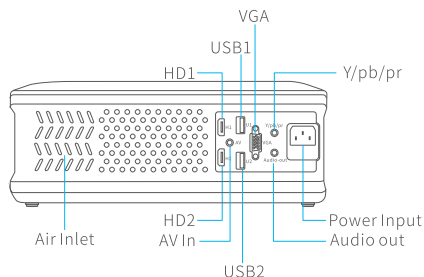

FUNCTION OVERVIEW