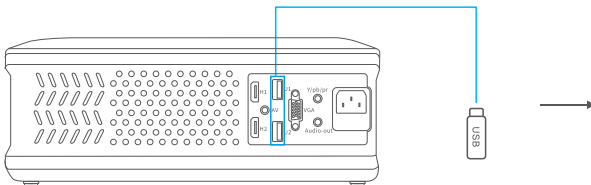

Adjust the keystone and focus ring to get the best image performance.

Press the power button twice to turn off the projector.

INPUT SOURCE

Press  button on the projector or remote to enter the interface of Input Source.

A.VGA Connection

Input Source
AV
YPbPr
H1
H2
VGA
U1
U2

B.USB Connection

Input Source
AV
YPbPr
H1
H2
VGA
U1
U2

C.HD Connection

Input Source
AV
YPbPr
H1
H2
VGA
U1
U2

PROJECTOR CONNECTION

PROJECTION DISTANCE&SIZE