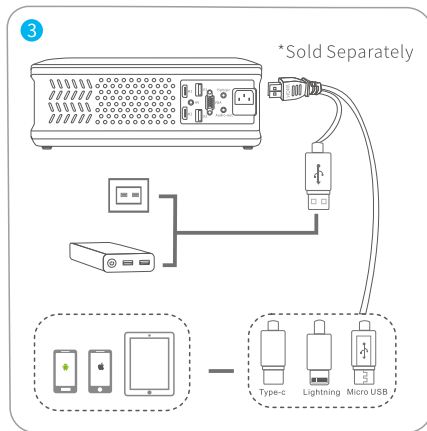

HD Cable

Power Cable

NOTICE

Recommended

NOT Recommended

FUNCTION OVERVIEW

QUICK START

Plug the power cord into an outlet.

Take off the lens cover.

Press the power button to turn on the projector.

Select the correct input source to project your device.

Connect your device to the projector correctly.

Adjust the kickstand accordingly.

Adjust the keystone and focus ring to get the best image performance.

Press the power button twice to turn off the projector.

INPUT SOURCE

Press  button on the projector or remote to enter the interface of Input Source.

The recommended projection screen is around 85 inches with a projection distance of around 9.84ft. Ambient darkness will improve the clarity of the projected images.

SPECIFICATION

Display Technology	LCD	Light Source	LED
Resolution	Native 1920 x 1080	Input Signal	576i/720P/1080i/1080P
Installation Type	Front/Rear/Ceiling	Aspect Ratio	4:3/16:9/Auto
Focus	Manual	Keystone	±15°
Speaker	3W/4ohm	Power Supply	AC 100-240V, 50/60Hz
Unit Dimension	320 x 260 x 120mm (12.6 x 10.2 x 4.7in)	Unit Net Weight	2.56kg(5.6lb)
Photo Format Supported	BMP/JPG/JPEG/PNG/TIF/GIF	Audio Format Supported	MP3/WMA/M4A/AAC/WAV
Video Format Supported	AVI/MP4/DIV/MOV/MKV/ WSF/ASF/FLV/WMV/ASM/ 3GP/3G2/WMV/H264	Ports	YPbPr x 1/U2.0 Port x 2/VGA Port x 1/ AV In x 1/Audio out x 1/HD In x 2
Mounting Screws	M4 Metric	Number of Screws	4