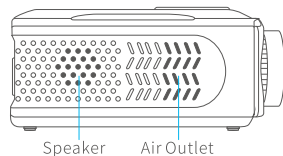

FUNCTION OVERVIEW