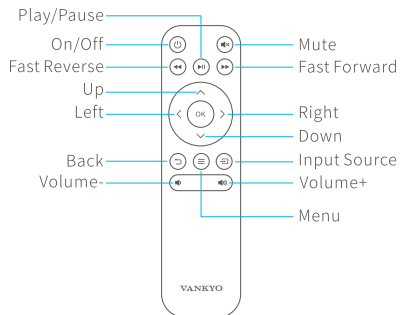

HD Cable

Power Cable

NOTICE

Recommended

NOT Recommended

FUNCTION OVERVIEW

QUICK START

Plug the power cord into an outlet.

Take off the lens cover.

Press the power button to turn on the projector.

Select the correct input source to project your device.

Connect your device to the projector correctly.

Adjust the kickstand accordingly.

Adjust the keystone and focus ring to get the best image performance.

Press the power button twice to turn off the projector.

INPUT SOURCE

Press  button on the projector or remote to enter the interface of Input Source.

The recommended projection screen is around 85 inches with a projection distance of around 9.84ft. Ambient darkness will improve the clarity of the projected images.

SPECIFICATION

Display Technology	LCD	Light Source	LED
Resolution	Native 1920 x 1080	Input Signal	576i/720P/1080i/1080P
Installation Type	Front/Rear/Ceiling	Aspect Ratio	4:3/16:9/Auto
Focus	Manual	Keystone	±15°
Speaker	3W/4ohm	Power Supply	AC 100-240V, 50/60Hz
Unit Dimension	320 x 260 x 120mm (12.6 x 10.2 x 4.7in)	Unit Net Weight	2.56kg(5.6lb)
Photo Format Supported	BMP/JPG/JPEG/PNG/TIF/GIF	Audio Format Supported	MP3/WMA/M4A/AAC/WAV
Video Format Supported	AVI/MP4/DIV/MOV/MKV/ WSF/ASF/FLV/WMV/ASM/ 3GP/3G2/WMV/H264	Ports	YPbPr x 1/U2.0 Port x 2/VGA Port x 1/ AV In x 1/Audio out x 1/HD In x 2
Mounting Screws	M4 Metric	Number of Screws	4