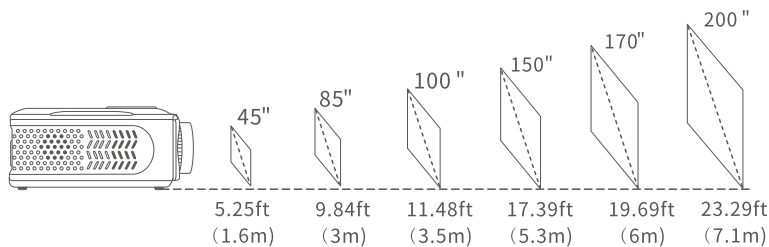

A.VGA Connection

Input Source
AV
YPbPr
H1
H2
VGA
U1
U2

B.USB Connection

Input Source
AV
YPbPr
H1
H2
VGA
U1
U2

C.HD Connection

Input Source
AV
YPbPr
H1
H2
VGA
U1
U2

PROJECTOR CONNECTION

PROJECTION DISTANCE&SIZE

The recommended projection screen is around 85 inches with a projection distance of around 9.84ft. Ambient darkness will improve the clarity of the projected images.

SPECIFICATION

Display Technology	LCD	Light Source	LED
Resolution	Native 1920 x 1080	Input Signal	576i/720P/1080i/1080P
Installation Type	Front/Rear/Ceiling	Aspect Ratio	4:3/16:9/Auto
Focus	Manual	Keystone	±15°
Speaker	3W/4ohm	Power Supply	AC 100-240V, 50/60Hz
Unit Dimension	320 x 260 x 120mm (12.6 x 10.2 x 4.7in)	Unit Net Weight	2.56kg(5.6lb)
Photo Format Supported	BMP/JPG/JPEG/PNG/TIF/GIF	Audio Format Supported	MP3/WMA/M4A/AAC/WAV
Video Format Supported	AVI/MP4/DIV/MOV/MKV/ WSF/ASF/FLV/WMV/ASM/ 3GP/3G2/WMV/H264	Ports	YPbPr x 1/U2.0 Port x 2/VGA Port x 1/ AV In x 1/Audio out x 1/HD In x 2
Mounting Screws	M4 Metric	Number of Screws	4