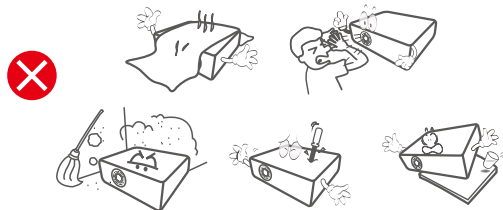

HD Cable

Power Cable

NOTICE

Recommended

NOT Recommended

FUNCTION OVERVIEW

QUICK START

Plug the power cord into an outlet.

Take off the lens cover.

Press the power button to turn on the projector.

Select the correct input source to project your device.

Connect your device to the projector correctly.

Adjust the kickstand accordingly.