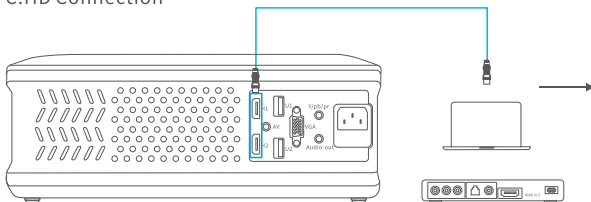

Adjust the keystone and focus ring to get the best image performance.

Press the power button twice to turn off the projector.

INPUT SOURCE

Press  button on the projector or remote to enter the interface of Input Source.

A.VGA Connection

Input Source
AV
YPbPr
H1
H2
VGA
U1
U2

B.USB Connection

Input Source
AV
YPbPr
H1
H2
VGA
U1
U2

C.HD Connection

Input Source
AV
YPbPr
H1
H2
VGA
U1
U2

PROJECTOR CONNECTION

PROJECTION DISTANCE&SIZE

The recommended projection screen is around 85 inches with a projection distance of around 9.84ft. Ambient darkness will improve the clarity of the projected images.

SPECIFICATION

Display Technology	LCD	Light Source	LED
Resolution	Native 1920 x 1080	Input Signal	576i/720P/1080i/1080P
Installation Type	Front/Rear/Ceiling	Aspect Ratio	4:3/16:9/Auto
Focus	Manual	Keystone	±15°
Speaker	3W/4ohm	Power Supply	AC 100-240V, 50/60Hz
Unit Dimension	320 x 260 x 120mm (12.6 x 10.2 x 4.7in)	Unit Net Weight	2.56kg(5.6lb)
Photo Format Supported	BMP/JPG/JPEG/PNG/TIF/GIF	Audio Format Supported	MP3/WMA/M4A/AAC/WAV
Video Format Supported	AVI/MP4/DIV/MOV/MKV/ WSF/ASF/FLV/WMV/ASM/ 3GP/3G2/WMV/H264	Ports	YPbPr x 1/U2.0 Port x 2/VGA Port x 1/ AV In x 1/Audio out x 1/HD In x 2
Mounting Screws	M4 Metric	Number of Screws	4