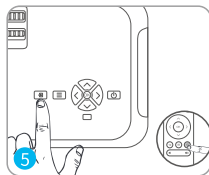

Take off the lens cover.

Press the power button to turn on the projector.

Select the correct input source to project your device.

Connect your device to the projector correctly.

Adjust the kickstand accordingly.

The recommended projection screen is around 85 inches with a projection distance of around 9.84ft. Ambient darkness will improve the clarity of the projected images.

SPECIFICATION

Display Technology	LCD	Light Source	LED
Resolution	Native 1920 x 1080	Input Signal	576i/720P/1080i/1080P
Installation Type	Front/Rear/Ceiling	Aspect Ratio	4:3/16:9/Auto
Focus	Manual	Keystone	±15°
Speaker	3W/4ohm	Power Supply	AC 100-240V, 50/60Hz
Unit Dimension	320 x 260 x 120mm (12.6 x 10.2 x 4.7in)	Unit Net Weight	2.56kg(5.6lb)
Photo Format Supported	BMP/JPG/JPEG/PNG/TIF/GIF	Audio Format Supported	MP3/WMA/M4A/AAC/WAV
Video Format Supported	AVI/MP4/DIV/MOV/MKV/ WSF/ASF/FLV/WMV/ASM/ 3GP/3G2/WMV/H264	Ports	YPbPr x 1/U2.0 Port x 2/VGA Port x 1/ AV In x 1/Audio out x 1/HD In x 2
Mounting Screws	M4 Metric	Number of Screws	4